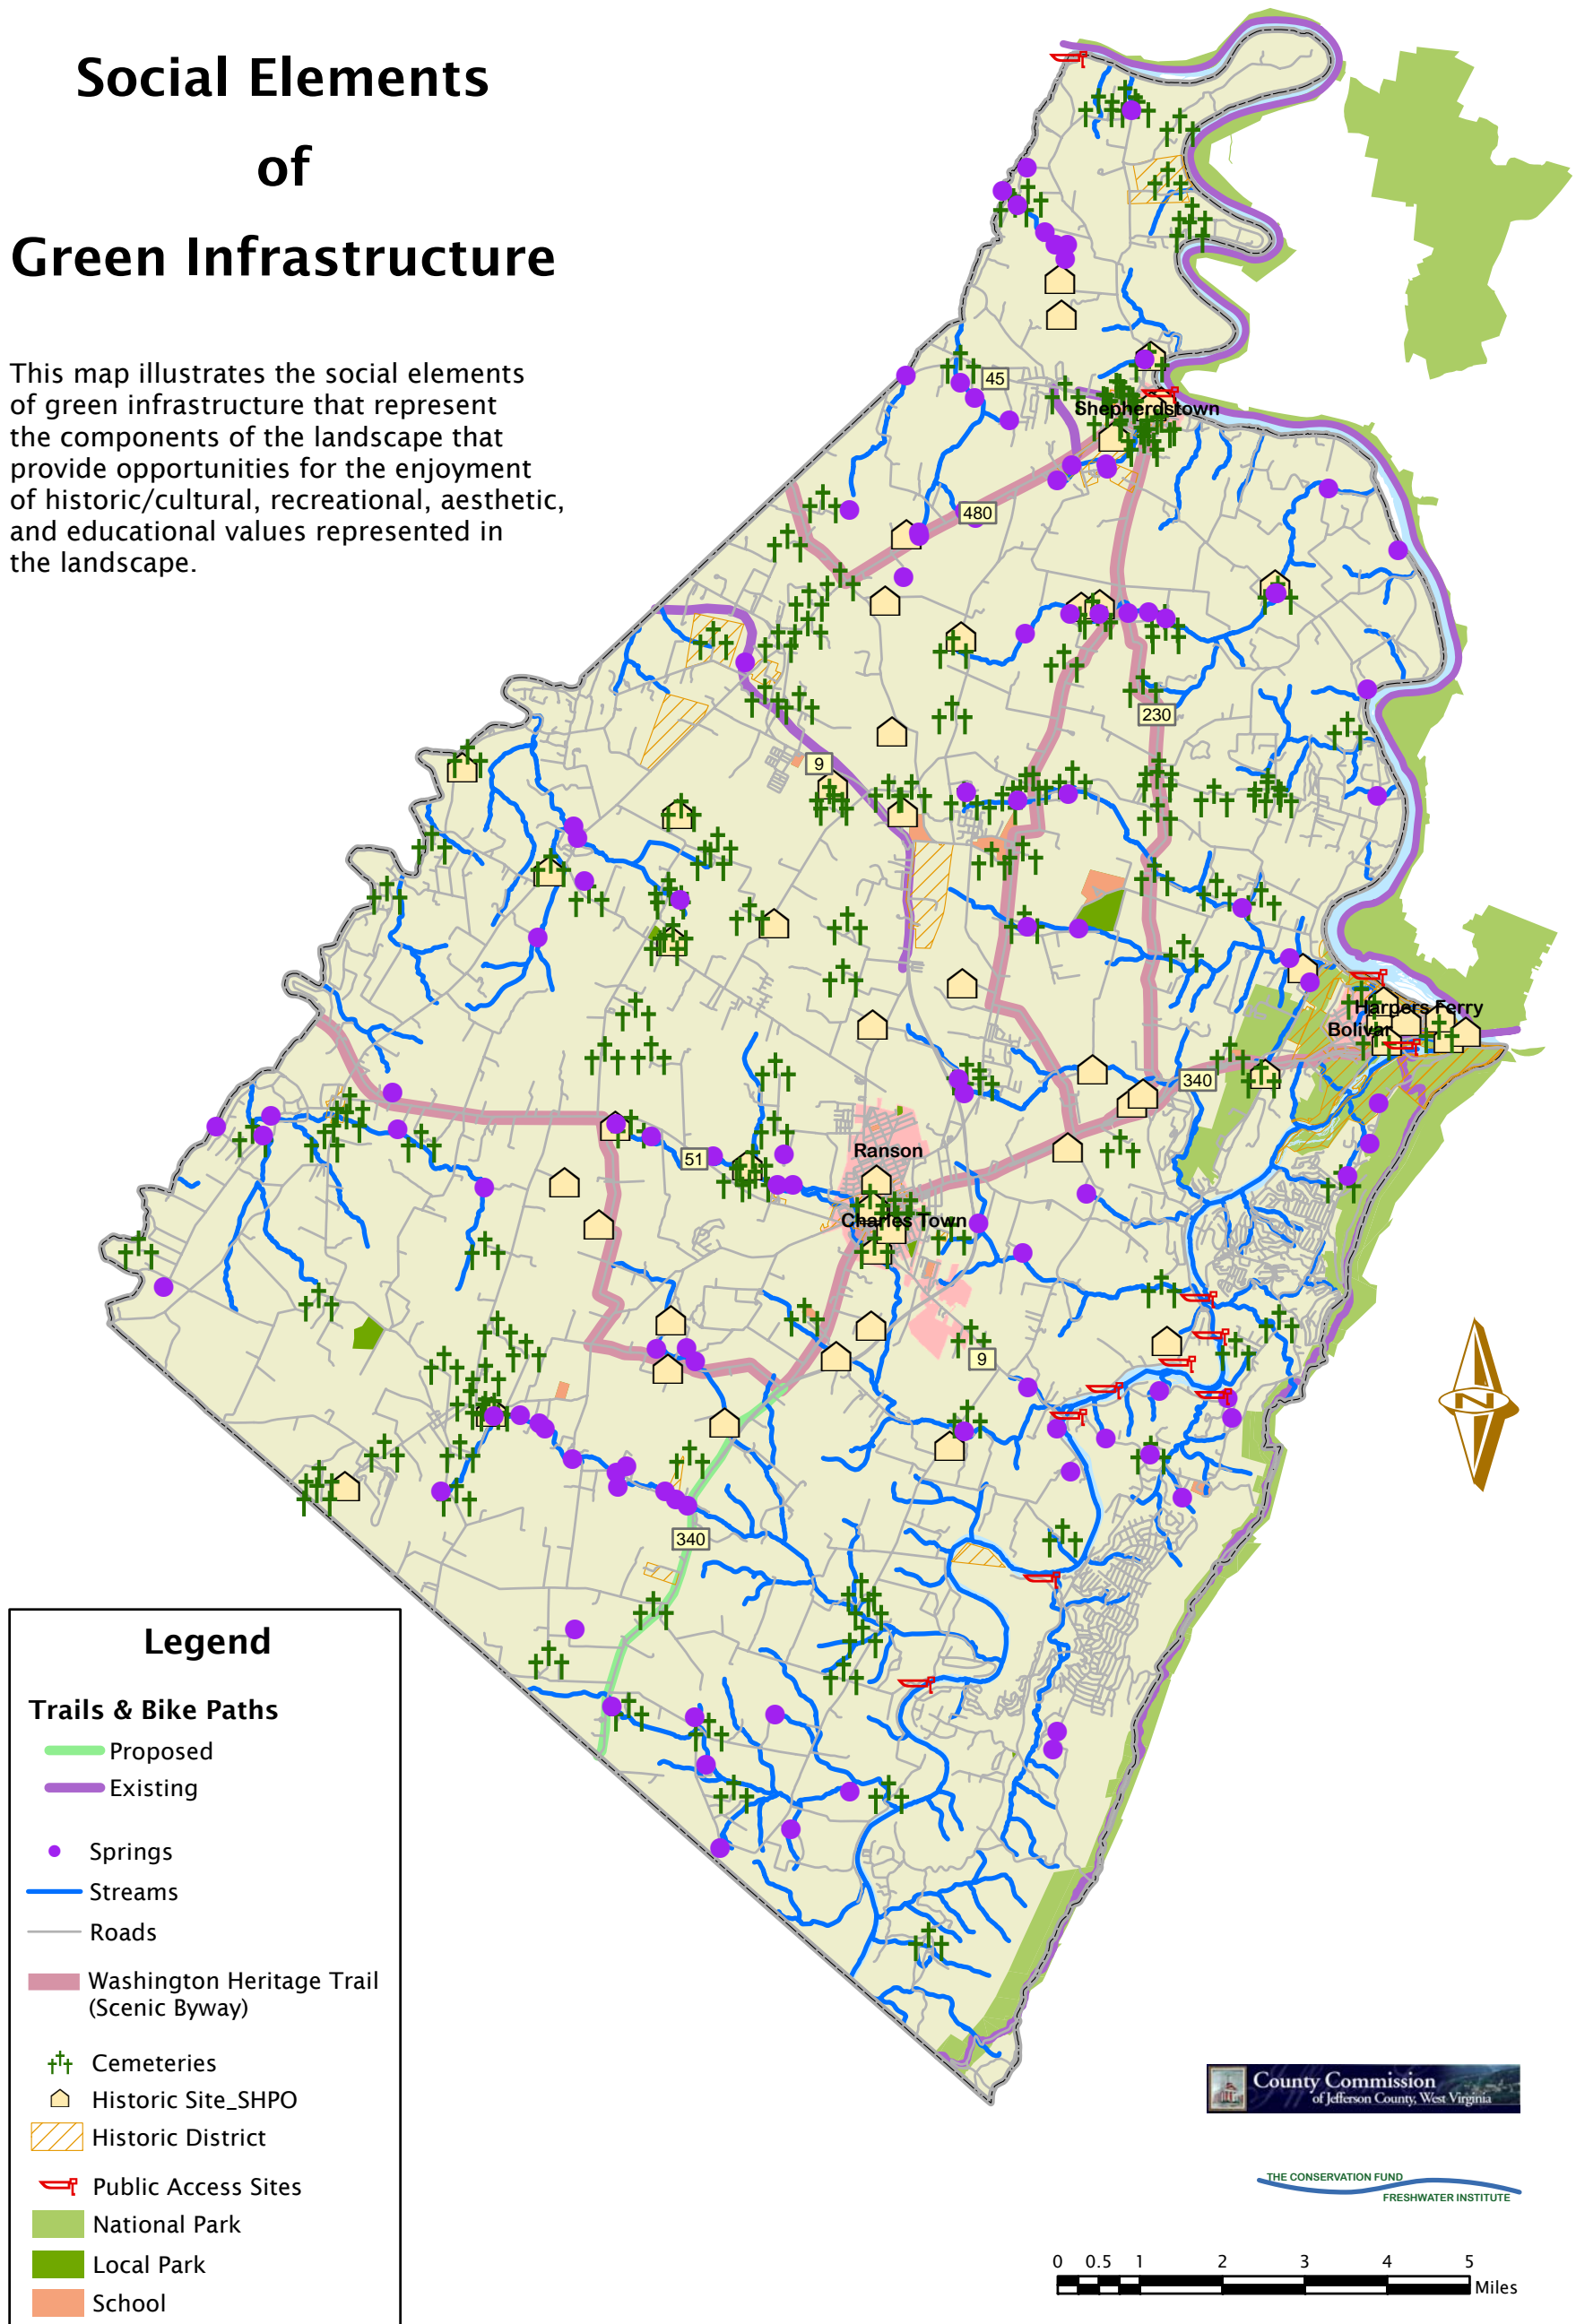

Social Elements of Green Infrastructure

This map illustrates the social elements of green infrastructure that represent the components of the landscape that provide opportunities for the enjoyment of historic/cultural, recreational, aesthetic, and educational values represented in the landscape.

Disclaimer:
While reasonable efforts have been made to enhance the accuracy of this map, the information provided may be inaccurate, outdated or incomplete. The Conservation Fund will not be held liable for any damage, loss, or liability, whether in tort or contract, direct, indirect, or consequential, that arises or may arise from use of graphical representations.